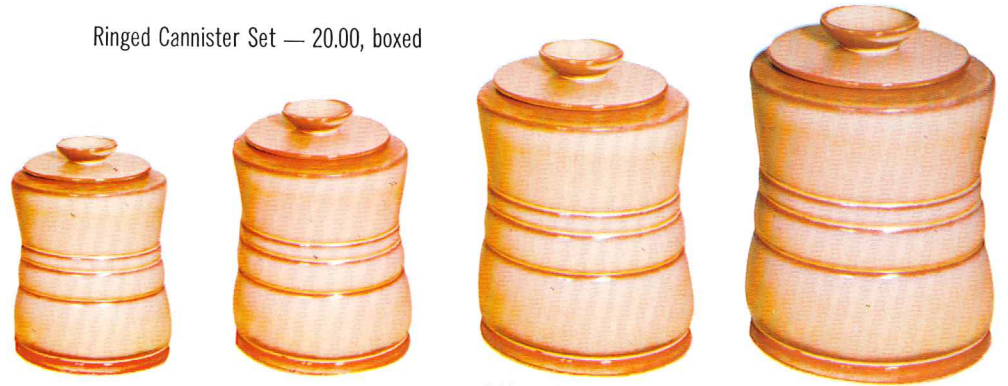

Ringed Cannister Set — 20.00, boxed

z. Juice—1.25
Pitcher—3.00
g-Tray—2.50

26T — Tea — 3.75 26C — Coffee — 4.75 26S — Sugar — 5.50 26F — Flour, Cookies, Corn Meal — 6.00

818 — Chip & Dip, with Ball Bearing Base
Regular colors — 7.50
Flame as shown — 11.00

80 — qt. Pitcher — 4.50

Pictured in Peach Glow

81 — 1 qt. Pitcher — 3.00 5LC — 6 oz. Juice 1.25 each
9I — Baking — Tray — 2.50

26H — Salt & Pepper — 2.50 pair
26G — Jar — 3.50 each
4 pc. Family Sugar/Salt & Pepper Set — 6.00, boxed

Demitasse — Miniatures — 1.25 each

IT — Toothpick IC — Cup IB — Sugar IA — Cream

4SC — 11 oz. Soup Cup — 1.50

819—12" Egg Plate—5.00

FD-1—1½ Qt. Covered Fondue Dish—\$6.00
WA2—Warmer Only—\$4.00
FD—Set Individually Boxed—\$10.00