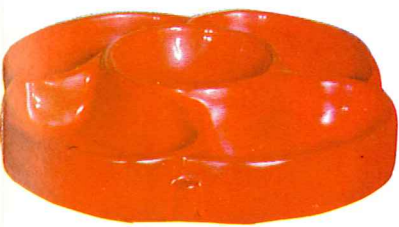

Ringed Cannister Set — 20.00, boxed

z. Juice—1.25
Pitcher—3.00
g-Tray—2.50

26T — Tea — 3.75 26C — Coffee — 4.75 26S — Sugar — 5.50 26F — Flour, Cookies, Corn Meal — 6.00

818 — Chip & Dip, with Ball Bearing Base
Regular colors — 7.50
Flame as shown — 11.00

80 — qt. Pitcher — 4.50

Pictured in Peach Glow

81 — 1 qt. Pitcher — 3.00 5LC — 6 oz. Juice 1.25 each
9I — Baking — Tray — 2.50

26H — Salt & Pepper — 2.50 pair
26G — Jar — 3.50 each
4 pc. Family Sugar/Salt & Pepper Set — 6.00, boxed

Demitasse — Miniatures — 1.25 each

IT — Toothpick IC — Cup IB — Sugar IA — Cream

4SC — 11 oz. Soup Cup — 1.50

819—12" Egg Plate—5.00

FD-1—1½ Qt. Covered Fondue Dish—\$6.00
WA2—Warmer Only—\$4.00
FD—Set Individually Boxed—\$10.00